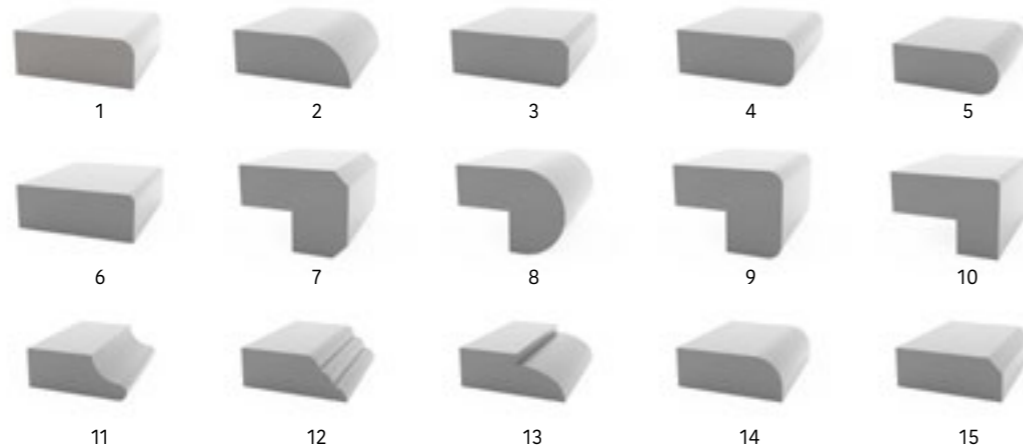

Edge Profiles

Workmanship and applications of front edge profiles of benches and countertops are carried out by authorized workshops. Types of edge profiles applied may vary depending on the machinery and equipment pool of relevant shop. Therefore, a comprehensive discussion and agreement with the workshop must be ensured in advance.

The most accurate information for the right choice

Always Hygienic

Belenco is a hygienic surface with its non liquid-penetrant, nonporous, compact, unstainable structure; also it doesn't allow microorganisms to reproduce within itself. Belenco's hygienic structure is approved by NSF and it's documented with NSF51 certificate that foods can be prepared safely on it. There is no need to apply special chemicals to provide hygiene..

Stain Proof

Belenco includes more than 90% natural quartz mineral, binding and inorganic pigment in its formula; makes production with world's cutting-edge technology; is a surface resistant to contamination thanks to its non liquid-penetrant, nonporous structure. Belenco is a surface with resistance to staining. Items like tea, coffee, vinegar, lemon, colored spices -which can stain other countertop materials permanently or corrode their surfaces- can't have an impact Belenco surfaces.

Maintainability

It shines just like the first day with a simple daily cleaning! A damp cloth and liquid soap (glass surface cleaner or dishwashing liquid) is enough for daily cleaning. If you wipe leftovers that drop in or contaminate to surface, before they turn to residual contamination, you can protect your surface's perfect first-day view for long years with a basic cleaning.