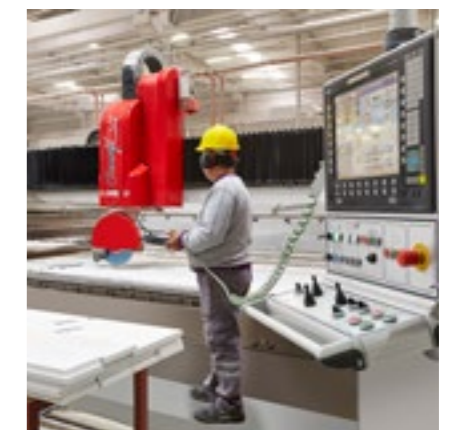

Design, Technology and Quality.

Belenco interprets extraordinary strong and durable natural quartz mineral with art and engineering; then makes production with leading-edge technology and fascinating designs; so Belenco surfaces are strong and aesthetical with their corrosion, scratch and chemical resistance. They can be cleaned easily, add comfort to life with usage easiness.

Belenco Quartz Surfaces

They are produced from high-quality polymers (fasteners) involving more than 90% quartz mineral, highly durable for scratching and corrosion, resistant to chemicals, hygienic and resistant to staining with its nonporous structure, state of the art technology product and very strong. They are structure materials that can be used for kitchen and bathroom countertops, floors, wall and facade linings, banks and various application areas; need minimum care; offers extraordinary performance thanks to its technical and physical features.

Advantages

Belenco Quartz Surfaces -with more than 90% quartz- have all characteristic superiorities of quartz inside. Quartz -one of the most hardest semi-precious mineral stones in nature with 7 mohs hardness- adds value to Belenco Quartz Surfaces with high scratching and corrosion durability. Thanks to this feature, Belenco Quartz Surfaces keeps their beauty just like the first day for long years.

Belenco is a surface with resistance to staining. Items like coffee, tea, vine, mustard, vinegar, lemon -which can give harm to other countertop materials- can't have an impact Belenco surfaces.